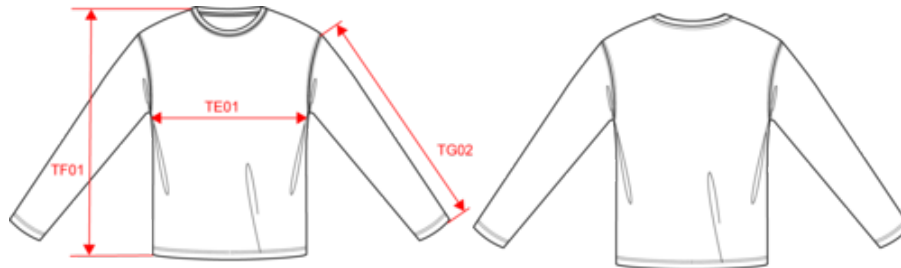

### Afmeting

| Measurements in cm                            | XS    | S     | M     | L     | XL    | XXL   |
|---|-------|-------|-------|-------|-------|-------|
| TE01 - 1/2 chest width at 1.5cm below armhole | 46.00 | 49.00 | 52.00 | 55.00 | 58.00 | 61.00 |
| TF01 - Total height from HSP                  | 68.00 | 70.00 | 72.00 | 74.00 | 76.00 | 78.00 |
| TG02 - Long sleeve length                     | 62.25 | 63.25 | 64.25 | 65.25 | 66.25 | 67.25 |