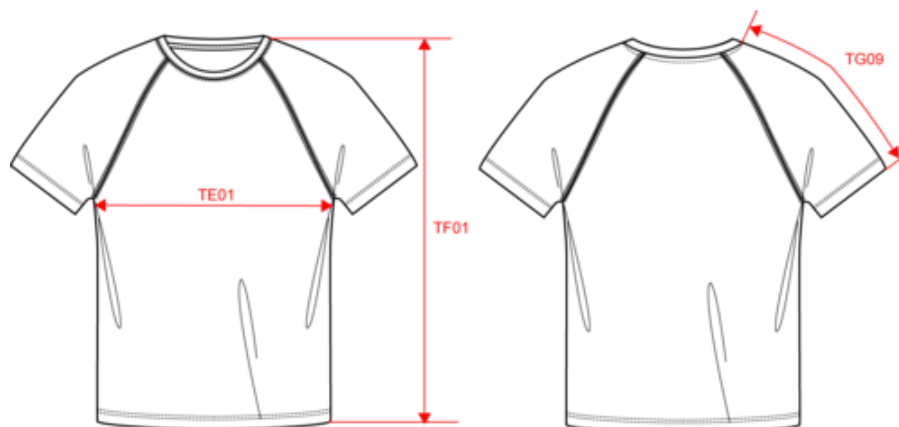

## Afmeting

Measurements in cm	XS	S	M	L	XL	XXL	3XL
TE01 - 1/2 chest width at 1.5cm below armhole	46.00	49.00	52.00	55.00	58.00	61.00	64.00
TF01 - Total height from HSP	68.50	70.50	72.50	74.50	76.50	78.50	80.50
TG09 - Raglan short sleeve length	32.75	34.75	36.75	38.75	40.75	42.75	44.75